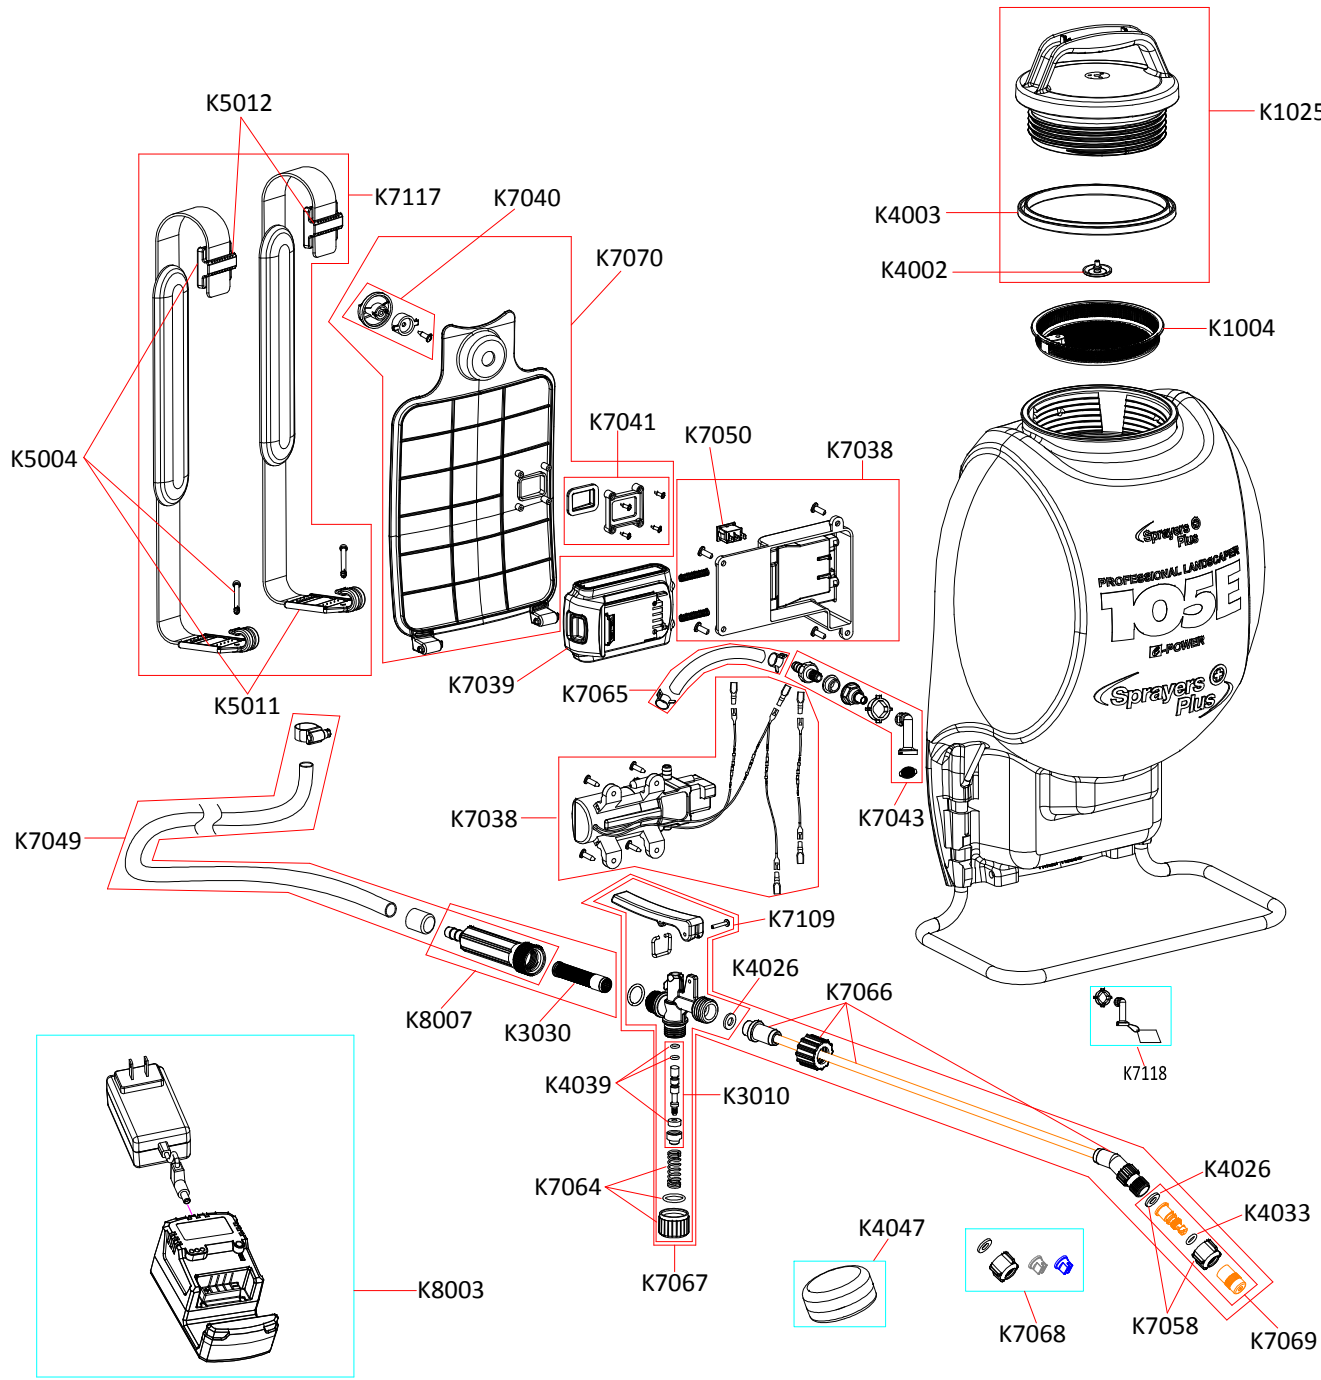

105E

- K1004 STRAINER
- K1025 BLUE LID & SEAL W/ HANDLE
- K3010 BRASS SPINDLE SET
- K3030 SPRAY GUN FILTER
- K4002 CHECK VALVE
- K4003 SEAL FOR LID - 6"
- K4026 WASHER SET FOR SPRAY GUN - VITON -
- K4033 VITON O-RING FOR ADJUSTABLE NOZZLE
- K4039 O-RING, & WASHER SET FOR SPINDLE
- K4047 SILICONE GREASE
- K5004 BUCKLE & HOOK FOR SHOULDER STRAP
- K5011 BUCKLES FOR SHOULDER STRAPS
- K5012 HOOKS FOR SHOULDER STRAPS
- K7038 20 PUMP UNIT
- K7039 20V BATTERY PACK
- K7040 DOOR LOCK
- K7041 POWER SWITCH SEAL COVER
- K7043 SCREEN FILTER TUBE SET
- K7049 HOSE SET W/ CLAMPS
- K7050 LED ON/OFF SWITCH
- K7058 NOZZLE HOLDER
- K7064 SPRAY GUN PLUG SET
- K7065 CONNECTION HOSE SET FOR 20V PUMP
- K7066 20" BRASS SPRAY WAND
- K7067 GUN, WAND & NOZZLE SET
- K7068 PLASTIC FAN NOZZLE SET
- K7069 BRASS NOZZLE SET
- K7070 BACK DOOR SET
- K7109 SPRAY GUN A PARTS
- K7117 Shoulder Strap(new)
- K7118 ORANGE INSULATION COVERS
- K8003 20V CHARGER & TRANSFORMER
- K8007 Grip Set