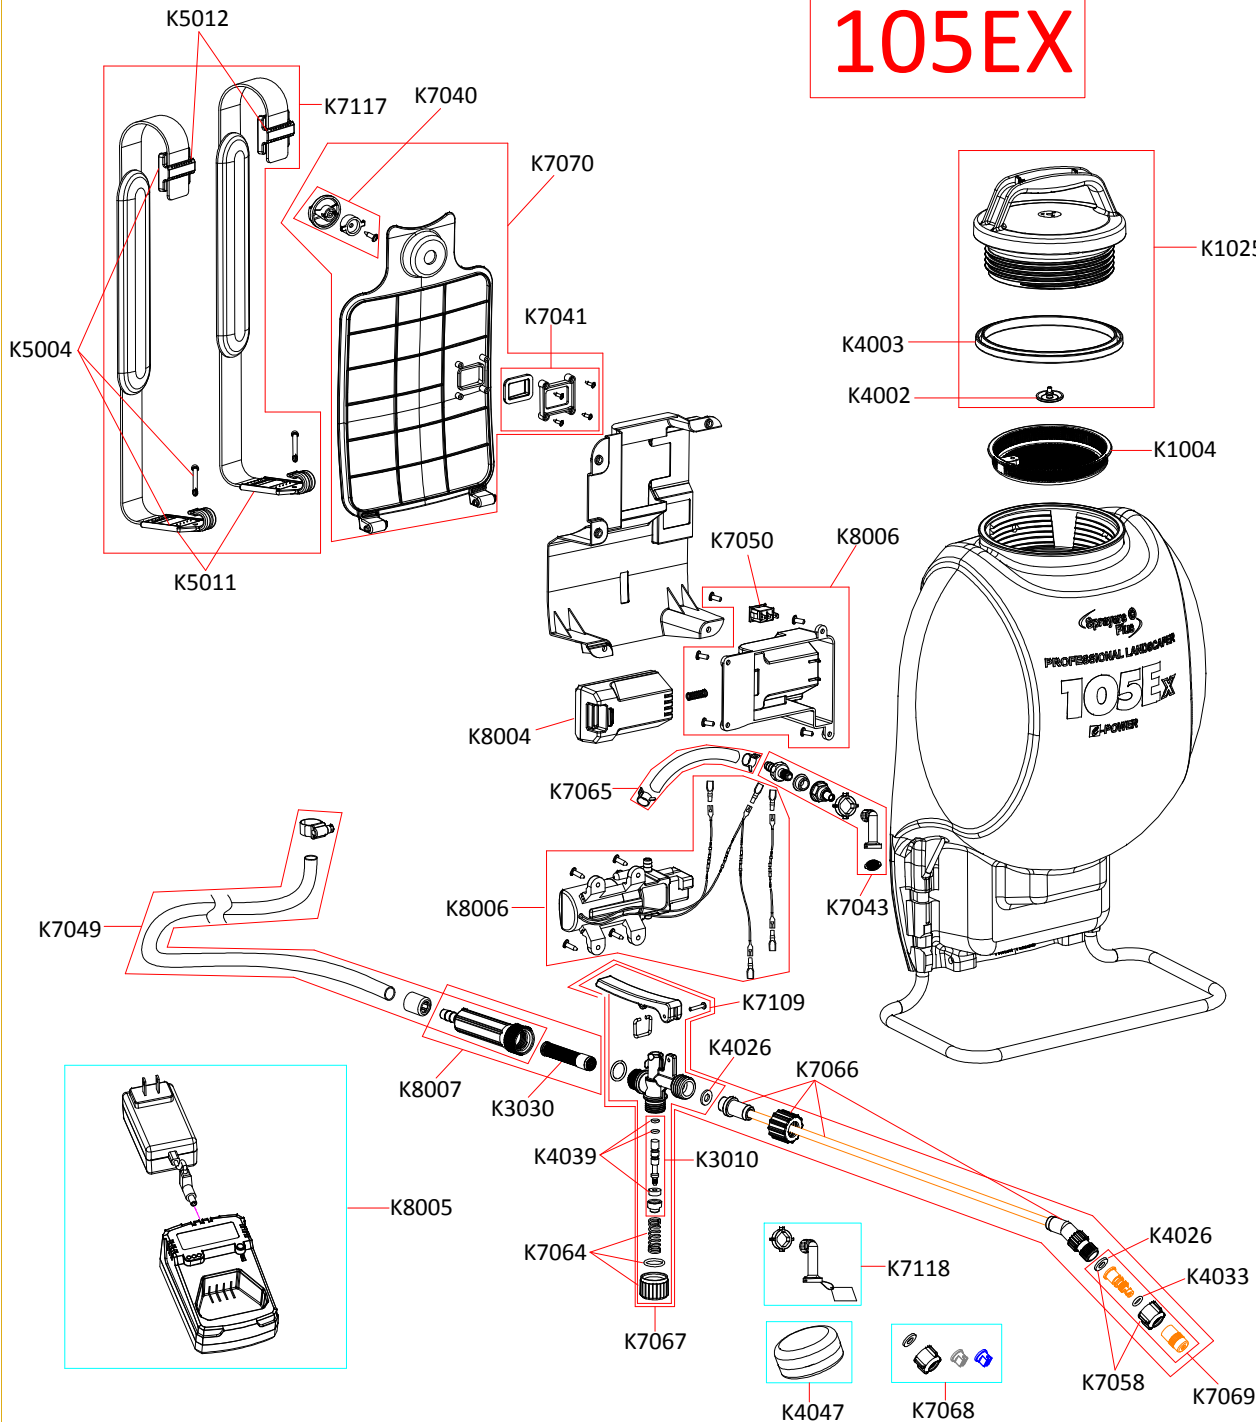

105EX

- K1004 STRAINER
- K1025 BLUE LID & SEAL W/ HANDLE
- K3010 BRASS SPINDLE SET
- K3030 SPRAY GUN FILTER
- K4002 CHECK VALVE
- K4003 SEAL FOR LID - 6"
- K4026 WASHER SET FOR SPRAY GUN - VITON -
- K4033 VITON O-RING FOR ADJUSTABLE NOZZLE
- K4039 O-RING, & WASHER SET FOR SPINDLE
- K4047 SILICONE GREASE
- K5004 BUCKLE & HOOK FOR SHOULDER STRAP
- K5011 BUCKLES FOR SHOULDER STRAPS
- K5012 HOOKS FOR SHOULDER STRAPS
- K7040 DOOR LOCK
- K7041 POWER SWITCH SEAL COVER
- K7043 SCREEN FILTER TUBE SET
- K7049 HOSE SET W/ CLAMPS
- K7050 LED ON/OFF SWITCH
- K7058 NOZZLE HOLDER
- K7064 SPRAY GUN PLUG SET
- K7065 CONNECTION HOSE SET FOR 20V PUMP
- K7066 20" BRASS SPRAY WAND
- K7067 GUN, WAND & NOZZLE SET
- K7068 PLASTIC FAN NOZZLE SET
- K7069 BRASS NOZZLE SET
- K7070 BACK DOOR SET
- K7109 SPRAY GUN A PARTS
- K7117 Shoulder Strap(new)
- K7118 ORANGE INSULATION COVERS
- K8004 20V BATTERY PACK
- K8005 20V CHARGER & TRANSFORMER
- K8006 20 PUMP UNIT
- K8007 Grip Set