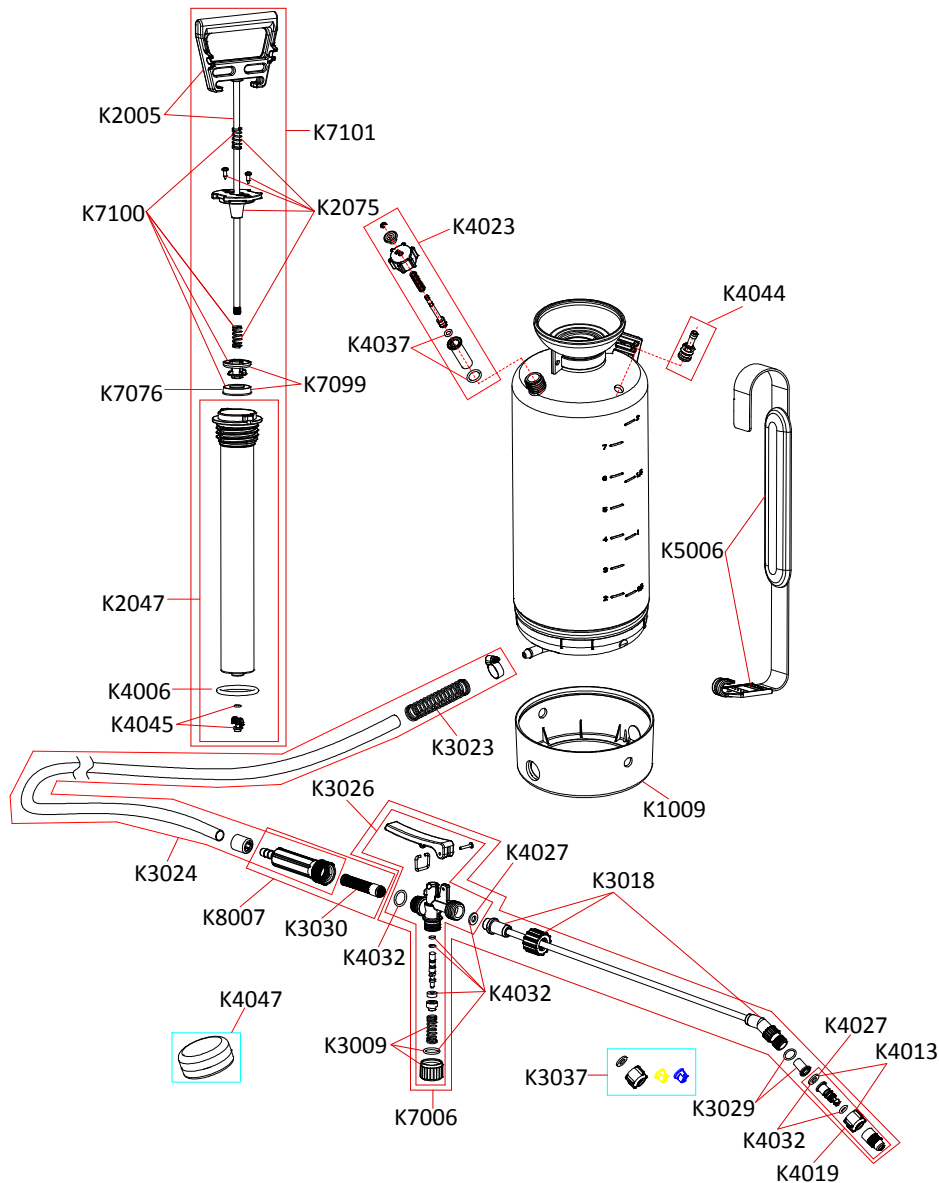

20ACT

- K1009 RED BASE FOR 2 GALLON ACETONE SPRAYER
- K2005 PUMP HANDLE B - BLACK
- K2047 PUMP MODULE (ACETONE)
- K2075 SCREW SET & SPRING FOR TOP OF PUMP
- K3009 PLUG SET (ACETONE)
- K3018 BRASS SPRAY WAND - 20"
- K3023 PROTECTIVE HOSE SPRING
- K3024 FLEXIBLE HOSE & GRIP FILTER (ACETONE)
- K3026 SPRAY GUN PARTS SET (ACETONE)
- K3029 STRAINER WITH CHECK VALVE (ACETONE)
- K3030 SPRAY GUN FILTER
- K3037 PLASTIC SPRAY TIP SET
- K4006 LARGE O-RING FOR PUMP TUBE (ACETONE)
- K4013 NOZZLE HOLDER (ACETONE)
- K4019 ADJUSTABLE PLASTIC NOZZLE (ACETONE)
- K4023 PRESSURE RELIEF VALVE (ACETONE)
- K4027 WASHER SET (ACETONE)
- K4032 O-RING & WASHER SET FOR GUN (ACETONE)
- K4037 O-RING SET FOR PRESSURE RELIEF VALVE (ACETONE)
- K4044 PRESSURE RELIEF VALVE
- K4045 ANTENNA & O-RING (ACETONE)
- K4047 SILICONE GREASE
- K5006 PADDED SHOULDER STRAP
- K7006 SPRAY GUN A10 - FITS ACETONE
- K7076 PUMP PLUNGER
- K7099 PLUNGER SET
- K7100 PLUNGER SET
- K7101 PUMP MODULE
- K8007 Grip set