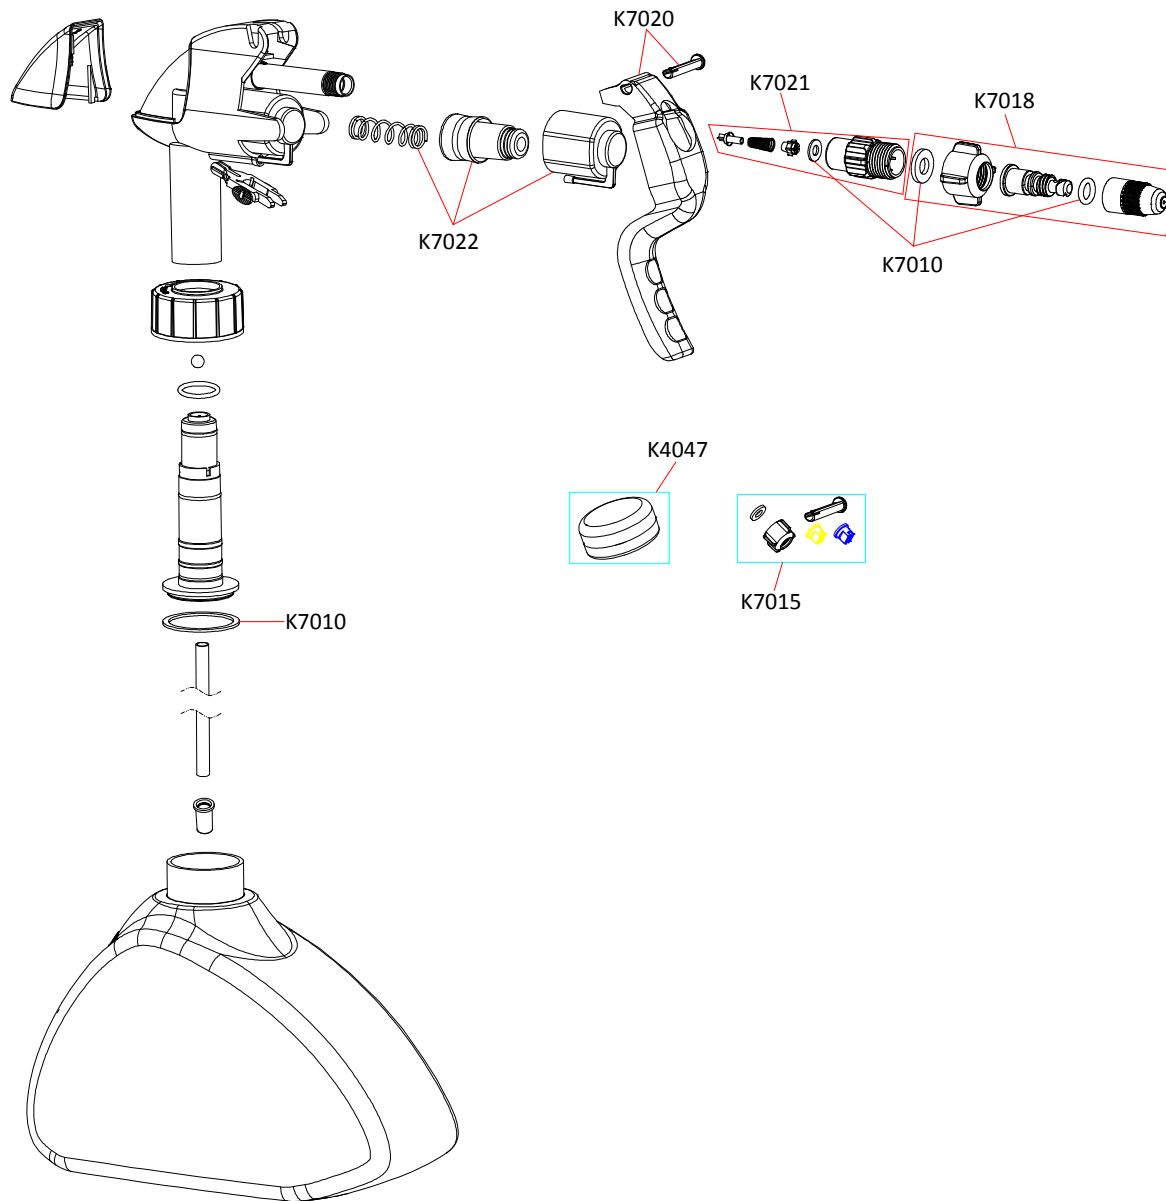

501

- K4047 SILICONE GREASE
- K7010 501 SEALS SET
- K7015 501 FAN NOZZLES
- K7018 501 CONE NOZZLE
- K7020 501-504 PIN & TRIGGER
- K7021 501 TIP SHUT-OFF MECHANISM
- K7022 501-504 PISTON SET