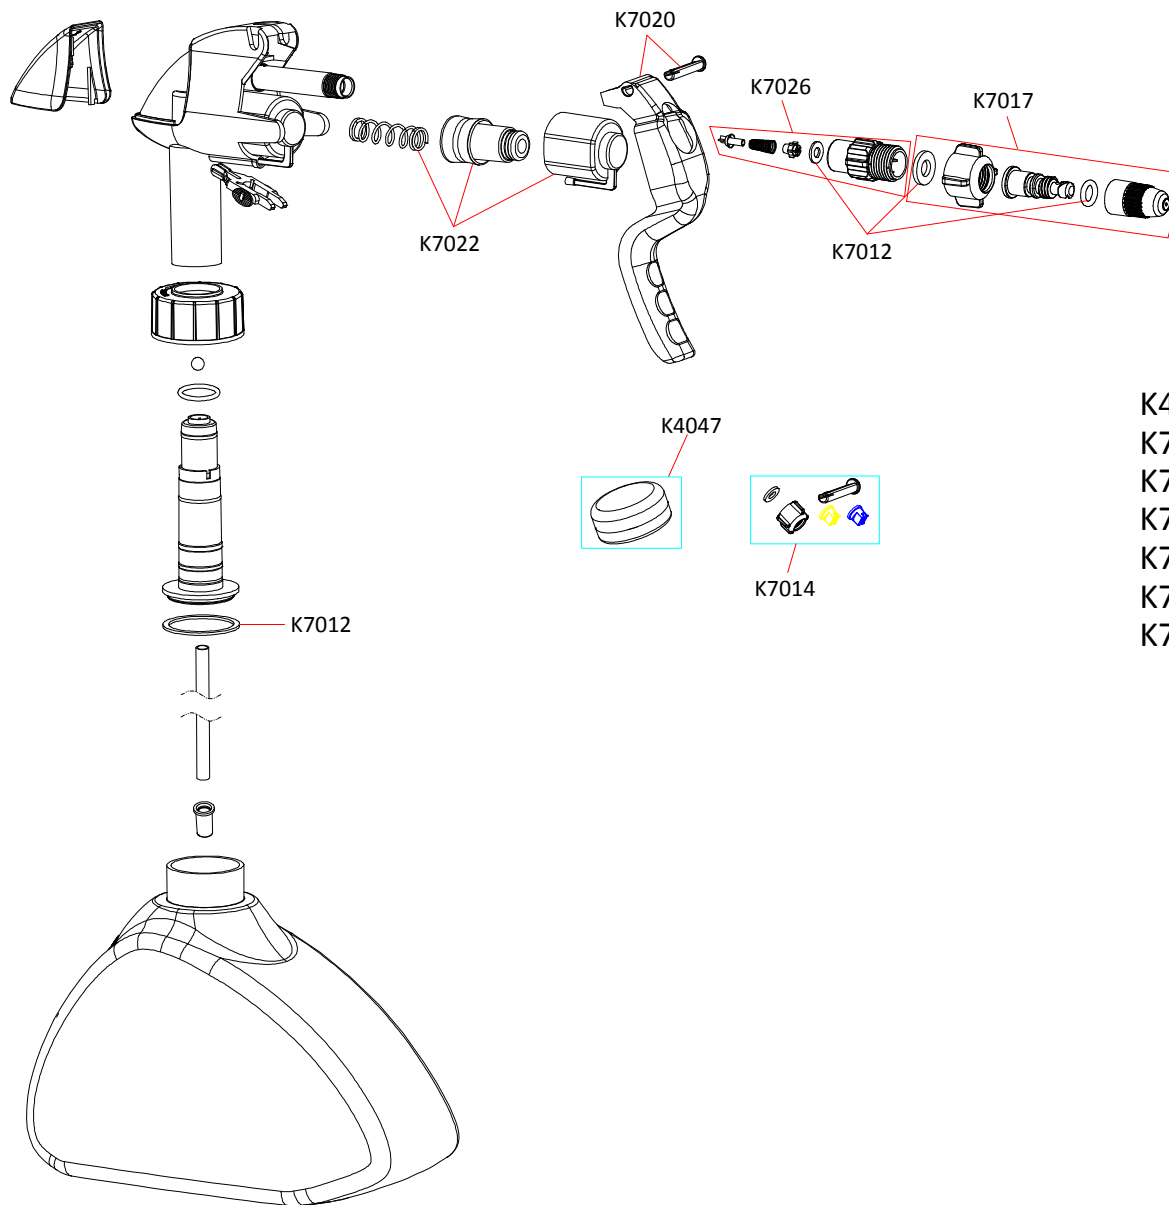

# 503

- K4047 SILICONE GREASE
- K7012 503-504 SEALS SET
- K7014 503 FAN NOZZLES
- K7017 503 CONE NOZZLE
- K7020 501-504 PIN & TRIGGER
- K7022 501-504 PISTON SET
- K7026 503 TIP SHUT-OFF MECHANISM