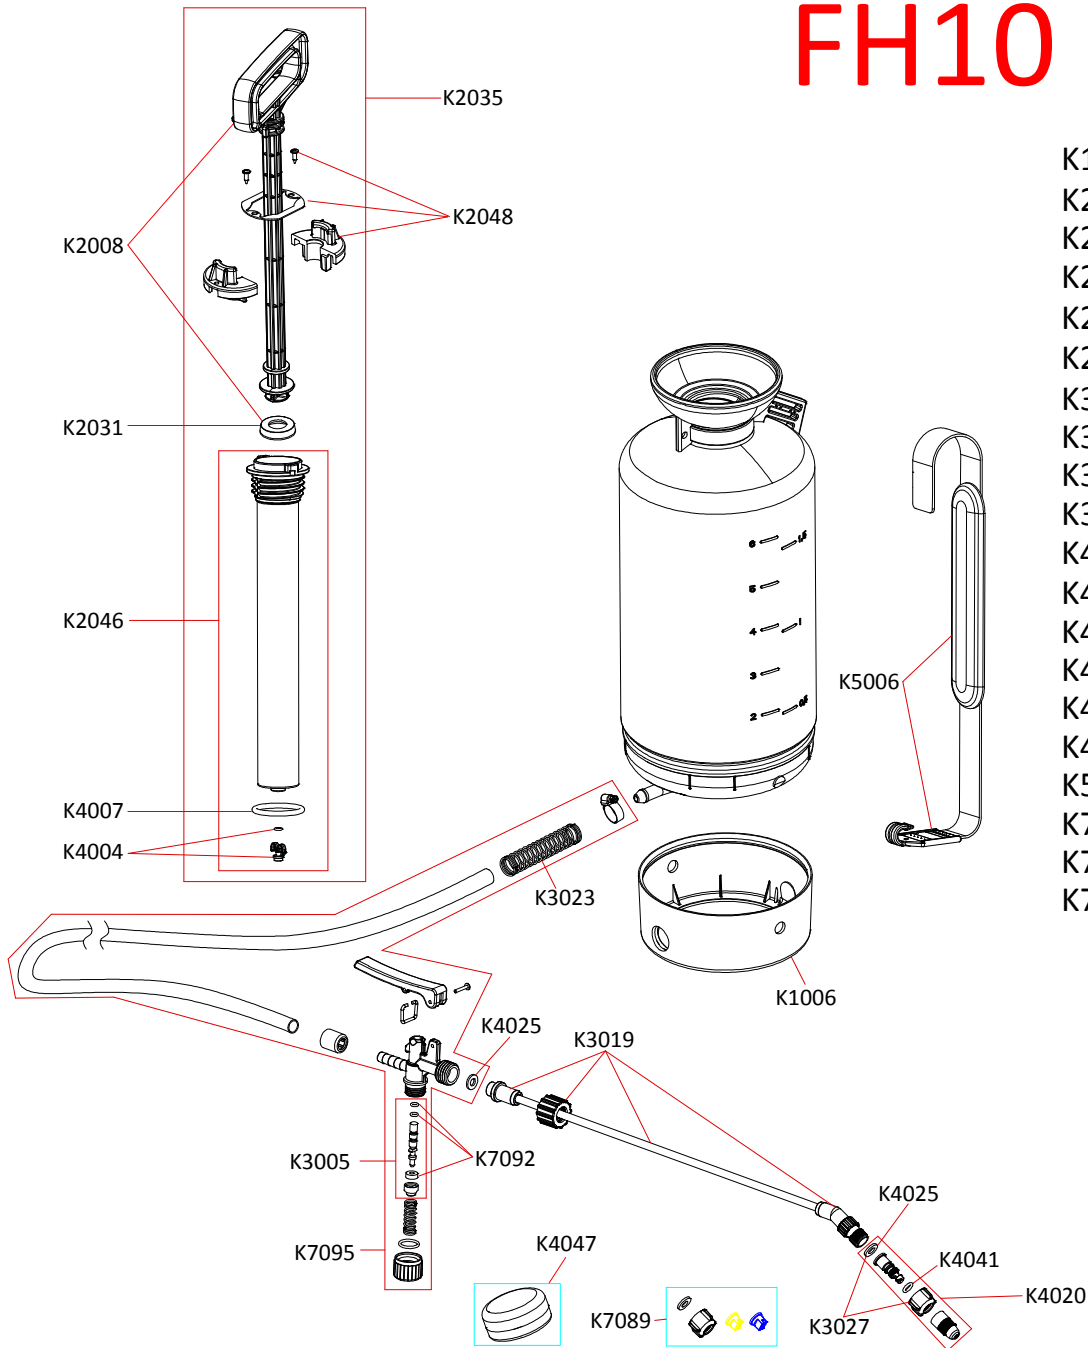

FH10

- K1006 GREEN BASE FOR 1 & 2 GALLON COMPRESSION
- K2008 PUMP HANDLE A W/PLUNGER
- K2031 PUMP PLUNGER
- K2035 COMPLETE PUMP MODULE
- K2046 PUMP TUBE W/ANTENA
- K2048 PUMP TUBE CAPS (2)
- K3005 PLASTIC SPINDLE SET(NYTREL)
- K3019 FIBERGLASS WAND - 20"
- K3023 PROTECTIVE HOSE SPRING
- K3027 NOZZLE HOLDER
- K4004 ANTENNA & O-RING
- K4007 LARGE O-RING FOR PUMP TUBE (BLACK)
- K4020 ADJUSTABLE PLASTIC NOZZLE WITH O-RINGS
- K4025 WASHERS SET FOR SPRAY GUN
- K4041 O-RING FOR ADJUSTABLE NOZZLE
- K4047 SILICONE GREASE
- K5006 PADDED SHOULDER STRAP
- K7089 PLASTIC SPRAY TIP SET
- K7092 SPINDLE SEAL
- K7095 SPRAY GUN B PARTS