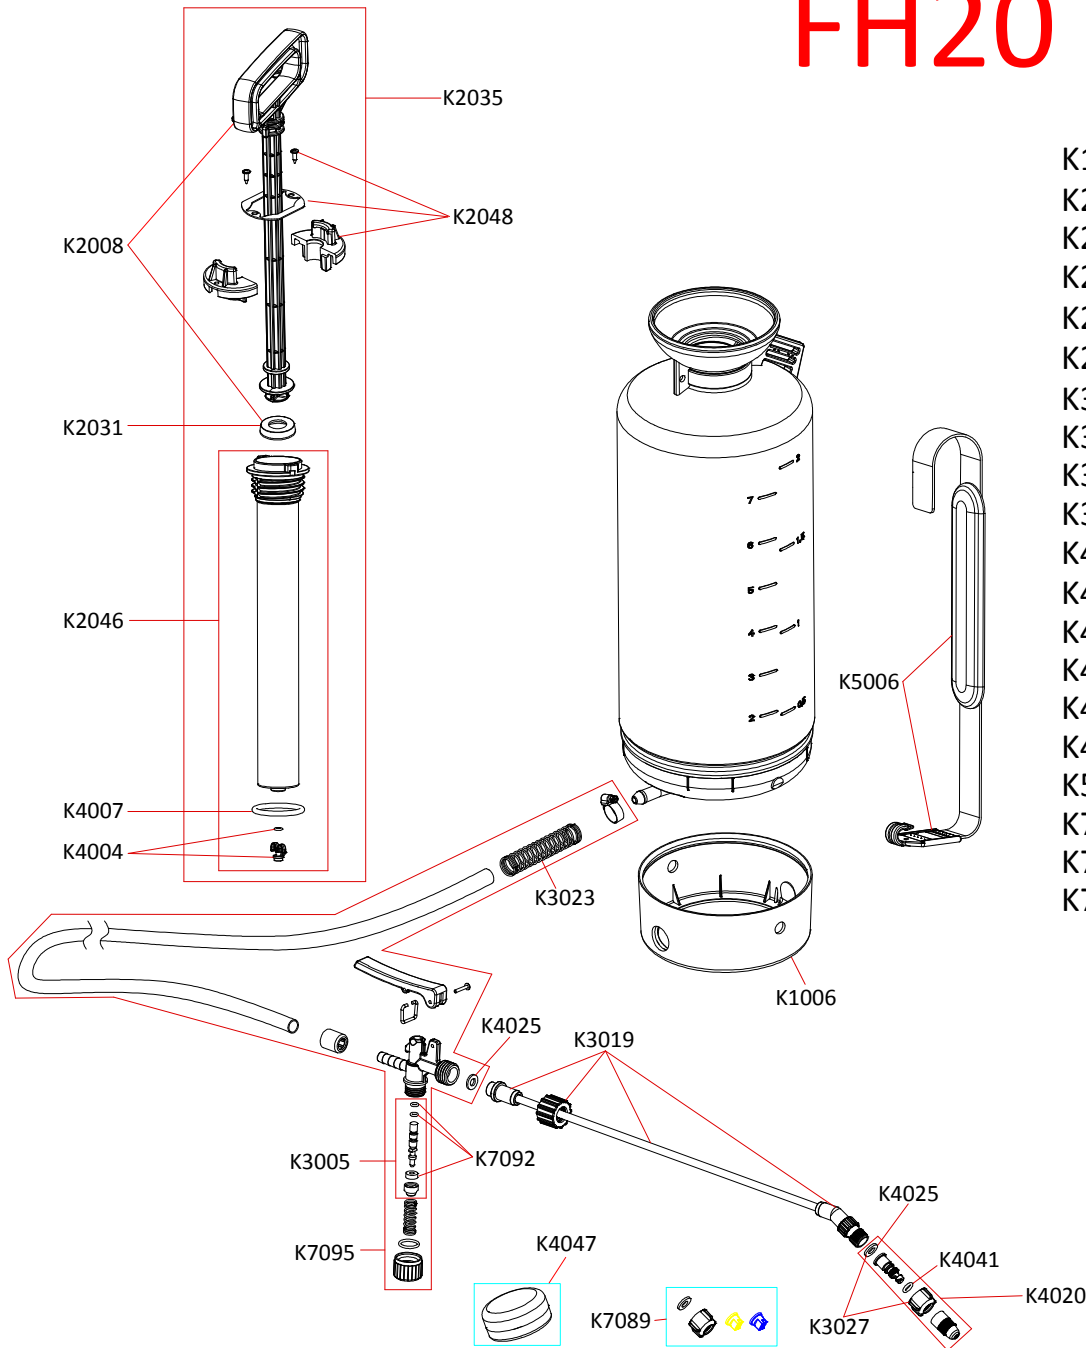

FH20

- K1006 GREEN BASE FOR 1 & 2 GALLON COMPRESSION
- K2008 PUMP HANDLE A W/PLUNGER
- K2031 PUMP PLUNGER
- K2035 COMPLETE PUMP MODULE
- K2046 PUMP TUBE W/ANTENA
- K2048 PUMP TUBE CAPS (2)
- K3005 PLASTIC SPINDLE SET(NYTREL)
- K3019 FIBERGLASS WAND - 20"
- K3023 PROTECTIVE HOSE SPRING
- K3027 NOZZLE HOLDER
- K4004 ANTENNA & O-RING
- K4007 LARGE O-RING FOR PUMP TUBE (BLACK)
- K4020 ADJUSTABLE PLASTIC NOZZLE WITH O-RINGS
- K4025 WASHERS SET FOR SPRAY GUN
- K4041 O-RING FOR ADJUSTABLE NOZZLE
- K4047 SILICONE GREASE
- K5006 PADDED SHOULDER STRAP
- K7089 PLASTIC SPRAY TIP SET
- K7092 SPINDLE SEAL
- K7095 SPRAY GUN B PARTS