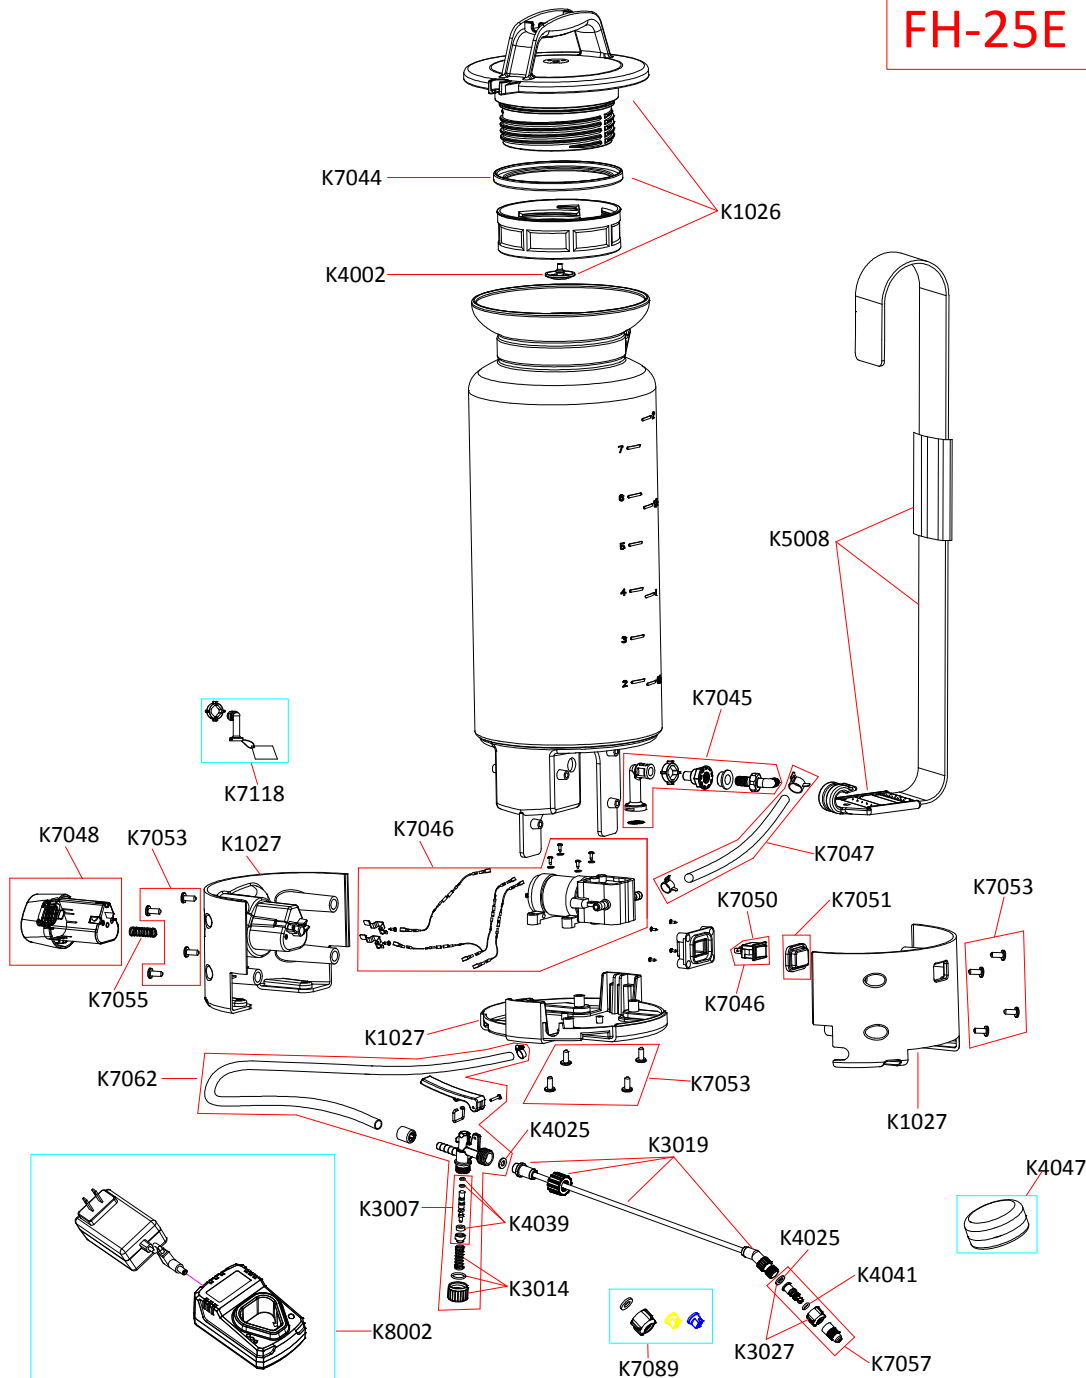

# FH-25E

- K1026 LID SET --- GREEN
- K1027 STRUCTURE SET --- GREEN
- K3007 PLASTIC SPINDLE SET (VITON)
- K3014 PLUG SET
- K3019 FIBERGLASS WAND - 20"
- K3027 NOZZLE HOLDER
- K4002 CHECK VALVE
- K4025 WASHERS SET FOR SPRAY GUN
- K4039 O-RING, & WASHER SET FOR SPINDLE
- K4041 O-RING FOR ADJUSTABLE NOZZLE
- K4047 SILICONE GREASE
- K5008 SHOULDER PADS-----LONGER
- K7044 LID SEAL
- K7045 SCREEN FILTER TUBE SET
- K7046 12V PUMP UNIT
- K7047 CONNECTION HOSE SET FOR 12V PUMP
- K7048 12v BATTERY PACK
- K7050 LED ON/OFF SWITCH
- K7051 POWER SWITCH SEAL COVER
- K7053 12 PCS SCREWS SET FOR BASE STRUCTURE
- K7055 BATTERY EJECT SPRING
- K7057 ADJUSTABLE PLASTIC NOZZLE
- K7062 SPRAY GUN WITH HOSE SET
- K7089 PLASTIC SPRAY TIP SET
- K7118 ORANGE INSULATION COVERS
- K8002 12V CHARGER & TRANSFORMER