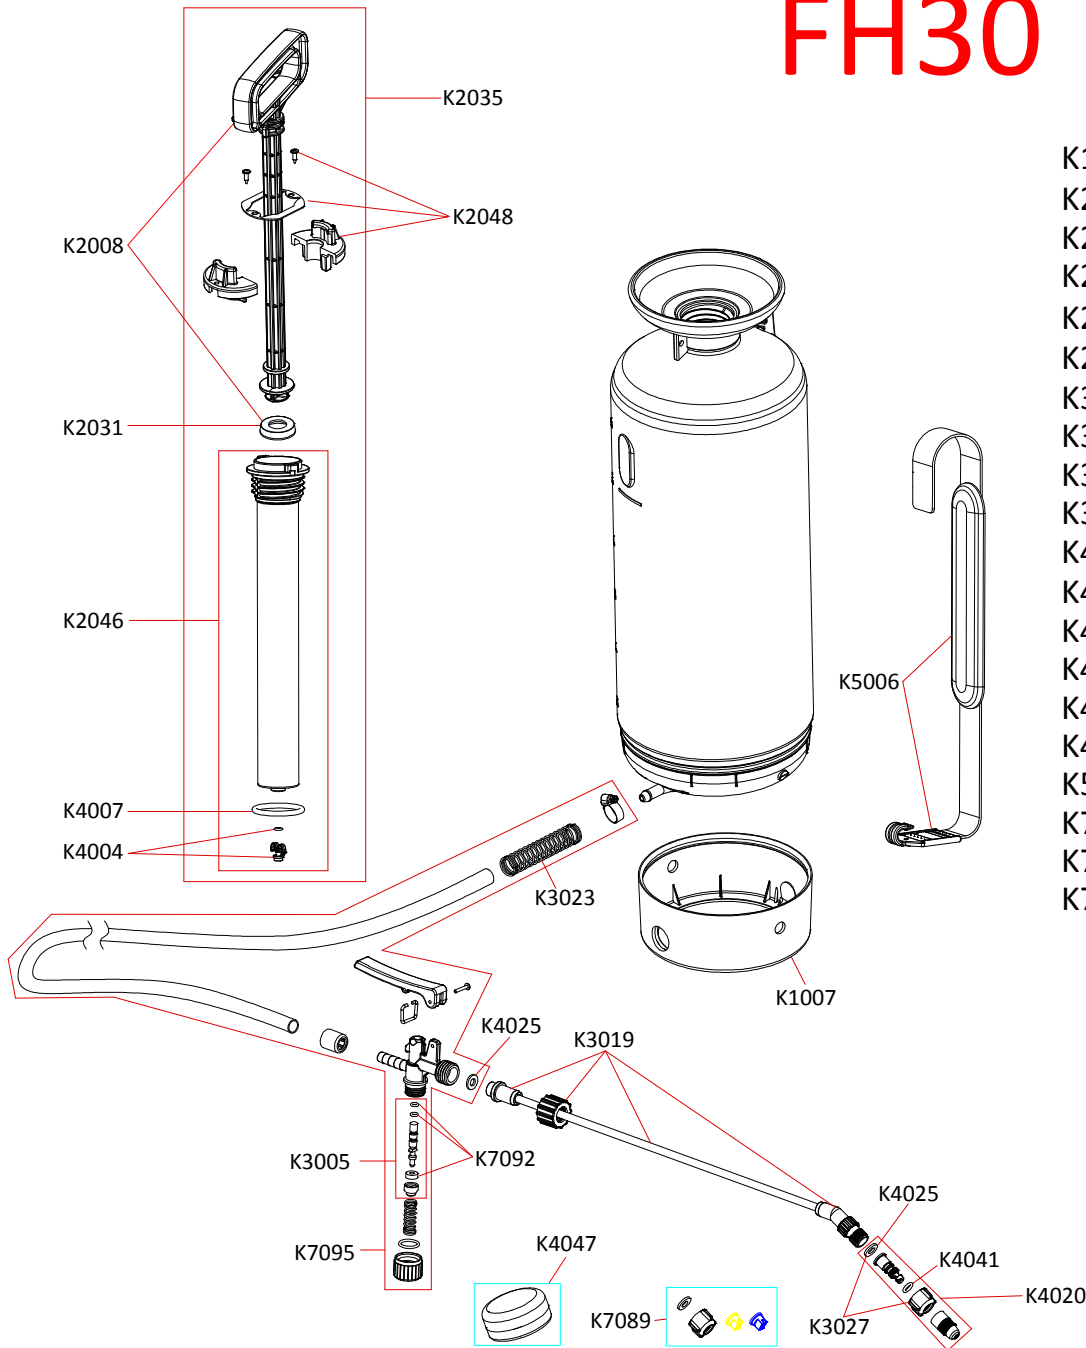

FH30

- K1007 GREEN BASE FOR 3 GALLON COMPRESSION SPRAYER
- K2008 PUMP HANDLE A W/PLUNGER
- K2031 PUMP PLUNGER
- K2035 COMPLETE PUMP MODULE
- K2046 PUMP TUBE W/ANTENA
- K2048 PUMP TUBE CAPS (2)
- K3005 PLASTIC SPINDLE SET(NYTREL)
- K3019 FIBERGLASS WAND - 20"
- K3023 PROTECTIVE HOSE SPRING
- K3027 NOZZLE HOLDER
- K4004 ANTENNA & O-RING
- K4007 LARGE O-RING FOR PUMP TUBE (BLACK)
- K4020 ADJUSTABLE PLASTIC NOZZLE WITH O-RINGS
- K4025 WASHERS SET FOR SPRAY GUN
- K4041 O-RING FOR ADJUSTABLE NOZZLE
- K4047 SILICONE GREASE
- K5006 PADDED SHOULDER STRAP
- K7089 PLASTIC SPRAY TIP SET
- K7092 SPINDLE SEAL
- K7095 SPRAY GUN B PARTS