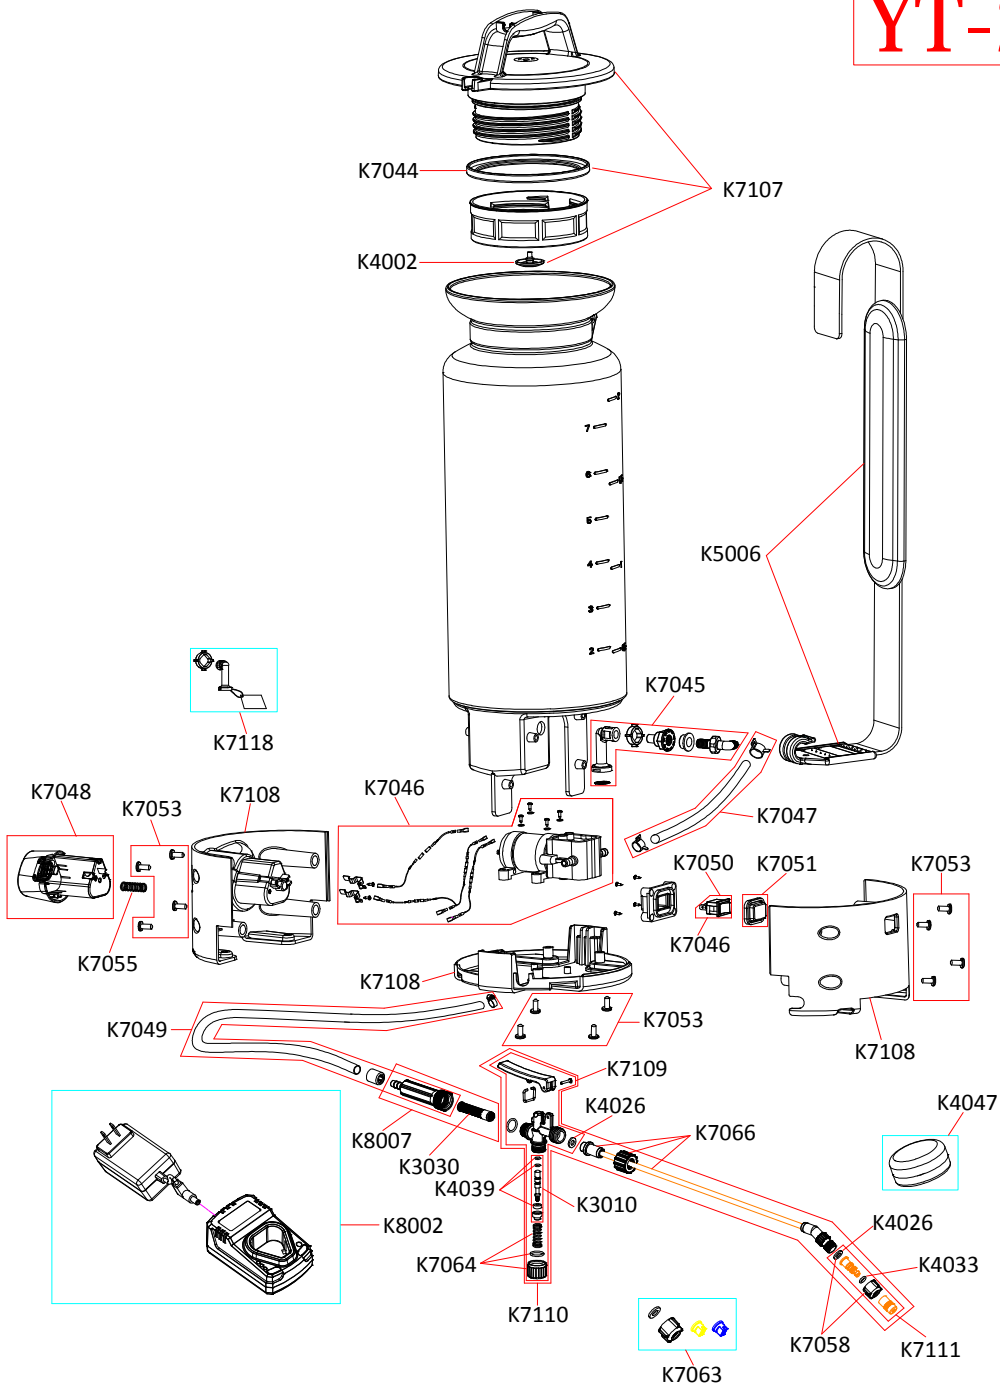

YT-25E

- K3010 BRASS SPINDLE SET
- K3030 SPRAY GUN FILTER
- K4002 CHECK VALVE
- K4026 WASHER SET FOR SPRAY GUN - VITON -
- K4033 VITON O-RING FOR ADJUSTABLE NOZZLE
- K4039 O-RING, & WASHER SET FOR SPINDLE
- K4047 SILICONE GREASE
- K5006 PADDED SHOULDER STRAP
- K7044 LID SEAL
- K7045 SCREEN FILTER TUBE SET
- K7046 12V PUMP UNIT
- K7047 CONNECTION HOSE SET FOR 12V PUMP
- K7048 12v BATTERY PACK
- K7049 HOSE SET W/CLAMPS
- K7050 LED ON/OFF SWITCH
- K7051 POWER SWITCH SEAL COVER
- K7053 12 PCS SCREWS SET FOR BASE STRUCTURE
- K7055 BATTERY EJECT SPRING
- K7058 NOZZLE HOLDER
- K7063 PLASTIC FAN NOZZLES SET
- K7064 SPRAY GUN PLUG SET
- K7066 20" BRASS SPRAY WAND
- K7107 LID SET - BLACK
- K7108 BASE STRUCTURE SET
- K7109 SPRAY GUN A PARTS
- K7110 SPRAY GUN A5
- K7111 NOZZLE PARTS SET (BRASS)
- K7118 ORANGE INSULATION COVERS
- K8002 12V CHARGER & TRANSFORMER
- K8007 Grip Set